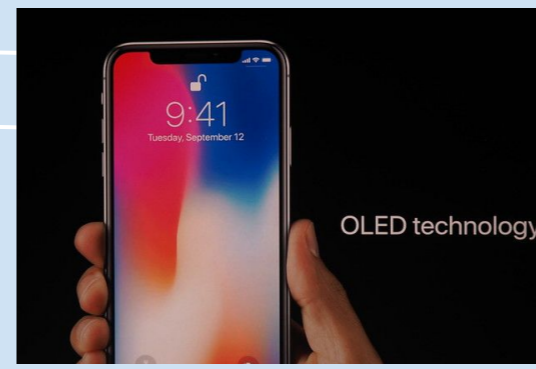

FACE ID

OLED TECHNOLOGY

ANIMOJIS

PORTRAIT MODE SELFIE

WATER AND DUST RESISTANCE

A11 BIONIC CHIP

IMPROVED CAMERA

WIRELESS CHARGER